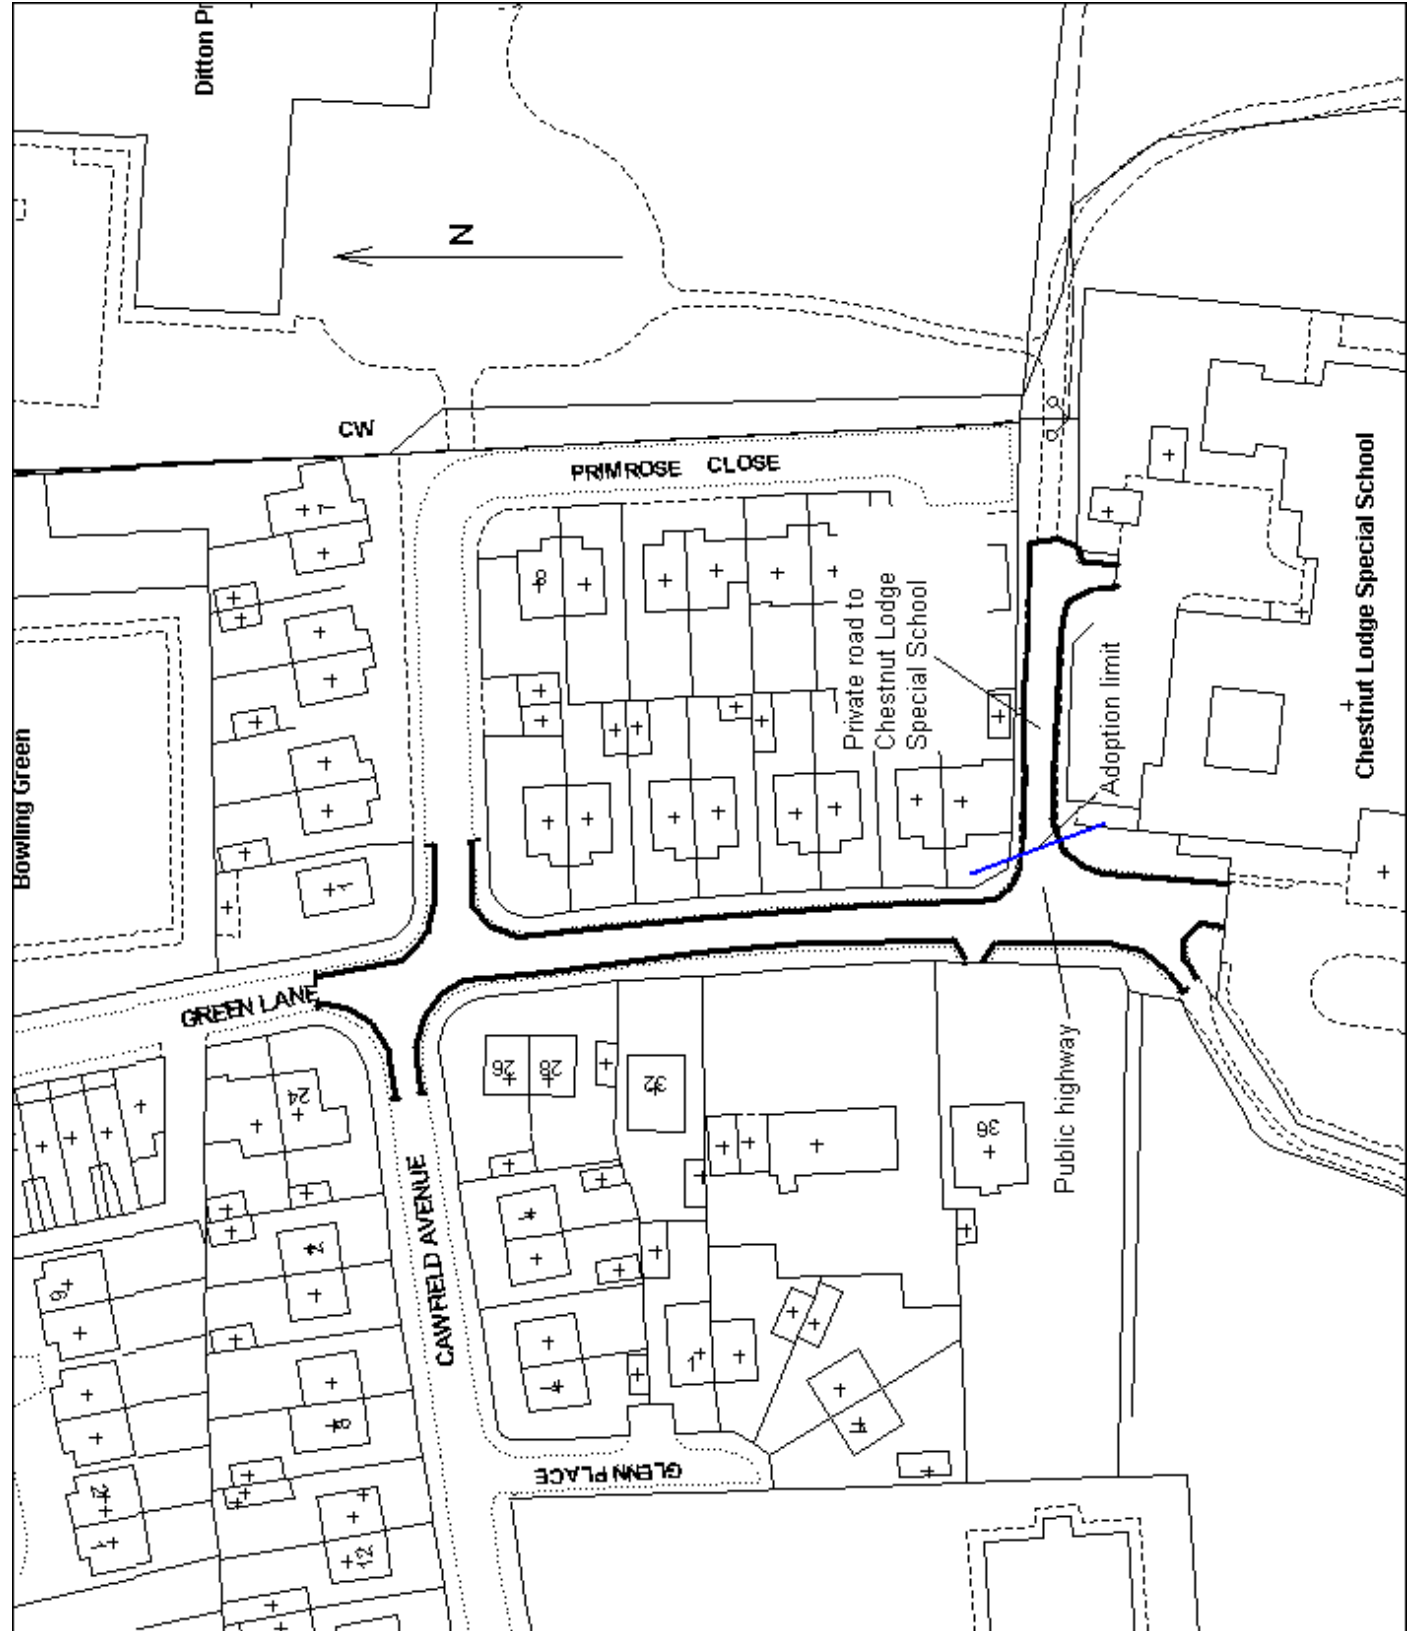

Ian Leivesley, Strategic Director,
Policy & Resources,
Municipal Building, Kingsway,
Widnes, Cheshire WA8 7QE.
Tel: 0151-424-2061

This map is reproduced from Ordnance Survey material with the permission of Ordnance Survey on behalf of the controller of Her Majesty's Stationary Office. Crown Copyright. Unauthorised reproduction infringes Crown copyright & may lead to prosecution or civil proceedings. H.B.C. O.S. License LA 078123.

**Proposed "At Any Time"
Waiting Restrictions,
Green Lane,
Cawfield Avenue &
Primrose Close, Widnes**
Scale: NTS Date: Dec. 2011
Drawn: SJ Checked:
Drg. No.: 9008